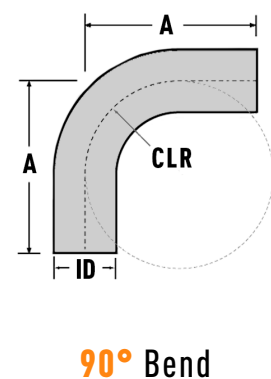

U-J Bend Chart

| Diameter | A | B | C | Total Length |
|----------------|-----------------|--------------|----------------|-----------------|
| 2.5" (63.5 mm) | 5.0" (127 mm) | 10" (254 mm) | 10" (254 mm) | 24" (610 mm) |
| 3.0" (76.2 mm) | 7.0" (177.8 mm) | 15" (381 mm) | 12" (304.8 mm) | 33" (838.20 mm) |