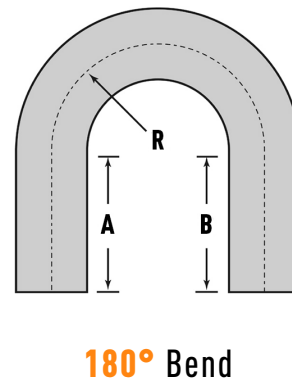

U-J Bend Chart

| Diameter | A | B | C | Total Length |
|----------------|-----------------|--------------|----------------|-----------------|
| 2.5" (63.5 mm) | 5.0" (127 mm) | 10" (254 mm) | 10" (254 mm) | 24" (610 mm) |
| 3.0" (76.2 mm) | 7.0" (177.8 mm) | 15" (381 mm) | 12" (304.8 mm) | 33" (838.20 mm) |