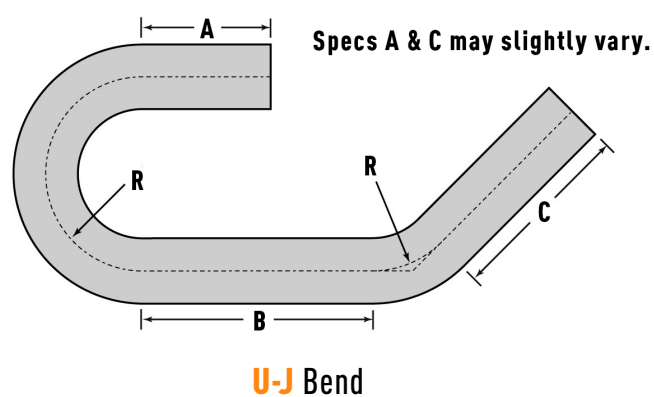

| SKU | Diameter | Material | Type | Thickness (mm) | Thickness (in) | Total Length (mm) | Total Length (in) | CLR (in) | Leg Length of One Side (in) | Finish |
|---------------|------------------|-----------------|----------|----------------|----------------|-------------------|-------------------|----------|-----------------------------|----------|
| MMICP-AL-2250 | 2.25" (57.15 mm) | T6063 Aluminium | Straight | 1.8 mm | 0.0709" | 600 mm | 23.62" | - | - | Polished |
| MMICP-AL-2259 | 2.25" (57.15 mm) | T6063 Aluminium | 90° | 1.8 mm | 0.0709" | 600 mm | 23.62" | 3.5" | 9" | Polished |
| MMICP-AL-2251 | 2.25" (57.15 mm) | T6063 Aluminium | 180° | 1.8 mm | 0.0709" | 300 mm | 11.81" | 3.5" | 7.1" | Polished |
| MMICP-AL-250 | 2.5" (63.5 mm) | T6063 Aluminium | Straight | 1.8 mm | 0.0709" | 600 mm | 23.62" | - | - | Polished |
| MMICP-AL-259 | 2.5" (63.5 mm) | T6063 Aluminium | 90° | 1.8 mm | 0.0709" | 600 mm | 23.62" | 3.9" | 8.7" | Polished |
| MMICP-AL-251 | 2.5" (63.5 mm) | T6063 Aluminium | 180° | 1.8 mm | 0.0709" | 300 mm | 11.81" | 3.9" | 6.6" | Polished |
| MMICP-AL-2750 | 2.75" (69.85 mm) | T6063 Aluminium | Straight | 2 mm | 0.0787" | 600 mm | 23.62" | - | - | Polished |
| MMICP-AL-2759 | 2.75" (69.85 mm) | T6063 Aluminium | 90° | 2 mm | 0.0787" | 600 mm | 23.62" | 4.3" | 8.4" | Polished |
| MMICP-AL-2751 | 2.75" (69.85 mm) | T6063 Aluminium | 180° | 2 mm | 0.0787" | 300 mm | - | 4.3" | - | Polished |
| MMICP-AL-30 | 3" (76.2 mm) | T6063 Aluminium | Straight | 1.8 mm | 0.0709" | 600 mm | 23.62" | - | - | Polished |
| MMICP-AL-39 | 3" (76.2 mm) | T6063 Aluminium | 90° | 1.8 mm | 0.0709" | 600 mm | 23.62" | 4.7" | 8.1" | Polished |
| MMICP-AL-31 | 3" (76.2 mm) | T6063 Aluminium | 180° | 2 mm | 0.0787" | 300 mm | - | - | - | Polished |
| MMICP-AL-40 | 4" (101.6 mm) | T6063 Aluminium | Straight | 2 mm | 0.0787" | 600 mm | 23.62" | - | - | Polished |
| MMICP-AL-41 | 4" (101.6 mm) | T6063 Aluminium | 180° | 2 mm | 0.0787" | 300 mm | 11.81" | 6.5" | 3.3" | Polished |
| MMICP-SS-151 | 1.5" (38 mm) | SS304 | 180° | 1.5 mm | 0.0591" | 300 mm | 11.81" | 2.4" | 8.7" | Raw |
| MMICP-SS-1751 | 1.75" (44.45 mm) | SS304 | 180° | 1.5 mm | 0.0591" | 300 mm | 11.81" | 2.8" | 8.2" | Raw |
| MMICP-SS-21 | 2" (51 mm) | SS304 | 180° | 1.5 mm | 0.0591" | 300 mm | 11.81" | 3.1" | 7.7" | Raw |
| MMICP-SS-250 | 2.5" (63.5 mm) | SS304 | Straight | 1.5 mm | 0.0591" | 600 mm | 23.62" | - | - | Raw |
| MMICP-SS-259 | 2.5" (63.5 mm) | SS304 | 90° | 1.5 mm | 0.0591" | 600 mm | 23.62" | 3.9" | 8.7" | Raw |
| MMICP-SS-251 | 2.5" (63.5 mm) | SS304 | 180° | 1.5 mm | 0.0591" | 300 mm | 11.81" | 3.9" | 6.6" | Raw |
| MMICP-SS-30 | 3" (76.2 mm) | SS304 | Straight | 1.5 mm | 0.0591" | 600 mm | 23.62" | - | - | Raw |
| MMICP-SS-39 | 3" (76.2 mm) | SS304 | 90° | 1.5 mm | 0.0591" | 600 mm | 23.62" | 4.7" | 8.1" | Raw |
| MMICP-SS-31 | 3" (76.2 mm) | SS304 | 180° | 1.5 mm | 0.0591" | 300 mm | 11.81" | 4.7" | 5.6" | Raw |
| MMICP-SS-25U | 2.5" (63.5 mm) | SS304 | U-J Bend | 1.5 mm | 0.0591" | Chart Below | Chart Below | - | Chart Below | Raw |
| MMICP-SS-3U | 3" (76.2 mm) | SS304 | U-J Bend | 1.5 mm | 0.0591" | Chart Below | Chart Below | - | Chart Below | Raw |